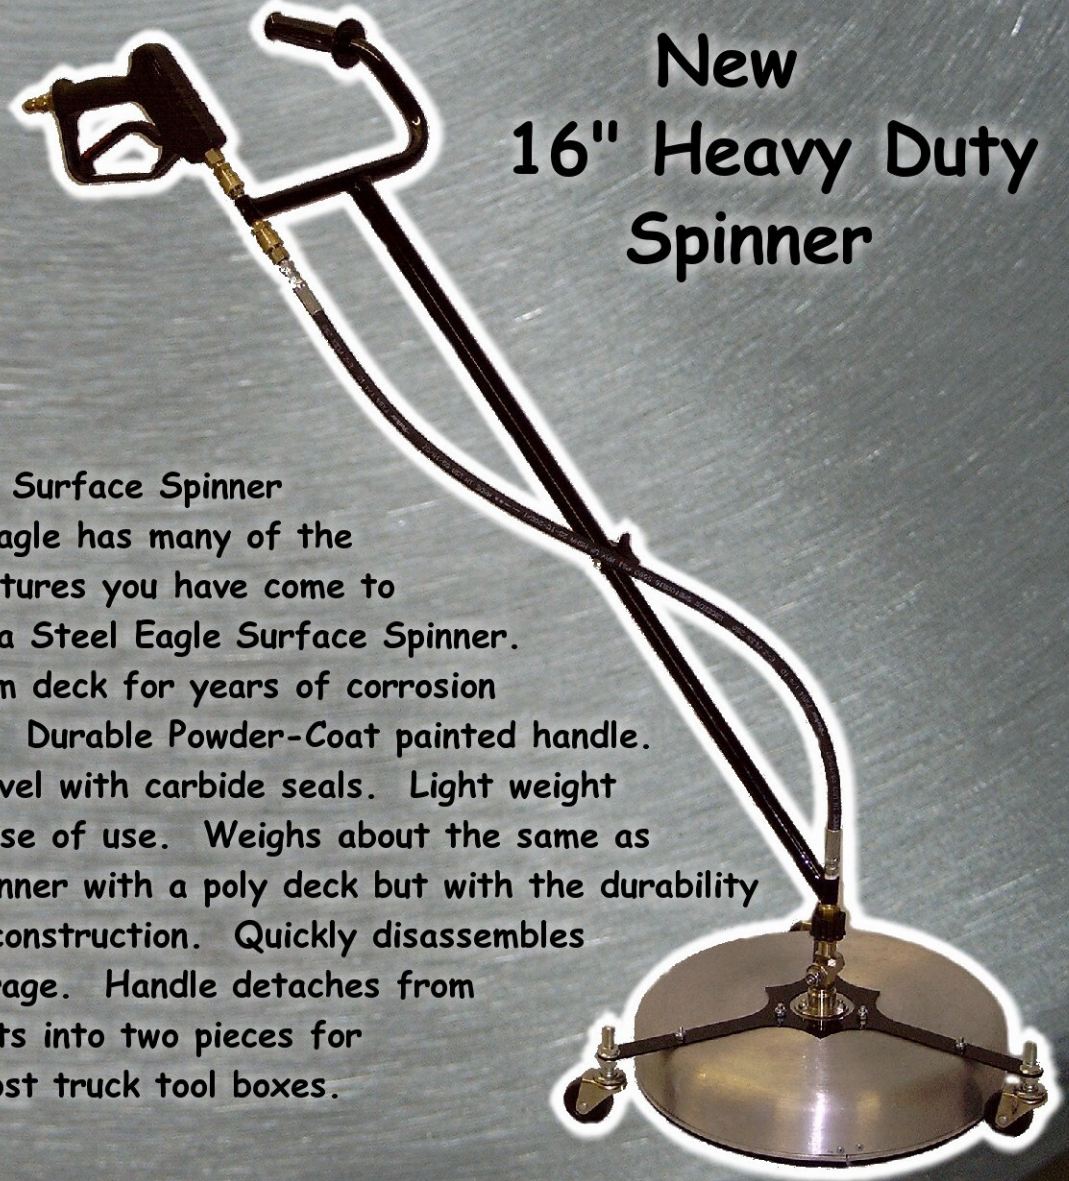

32586 477th Ave
Elk Point, SD 57025
www.steeleagle.com

All Metal Chassis and Aluminum Deck
Full 16" Cleaning Path
Trigger Gun with quick couplers
3/8" Quick Coupler Nipple
Mosmatic Swivel Union
Min pressure 1500 PSI
Max pressure 4000 PSI
Min Flow Rate 2 1/2 GPM
Max Flow Rate 5 GPM
2 Nozzle Spray Arm
Three 2" Caster Wheels
16 lbs
Made In USA

This new 16" Surface Spinner from Steel Eagle has many of the signature features you have come to expect from a Steel Eagle Surface Spinner. Spun aluminum deck for years of corrosion free service. Durable Powder-Coat painted handle. Mosmatic swivel with carbide seals. Light weight design for ease of use. Weighs about the same as a surface spinner with a poly deck but with the durability of all metal construction. Quickly disassembles for easy storage. Handle detaches from deck and splits into two pieces for storage in most truck tool boxes.